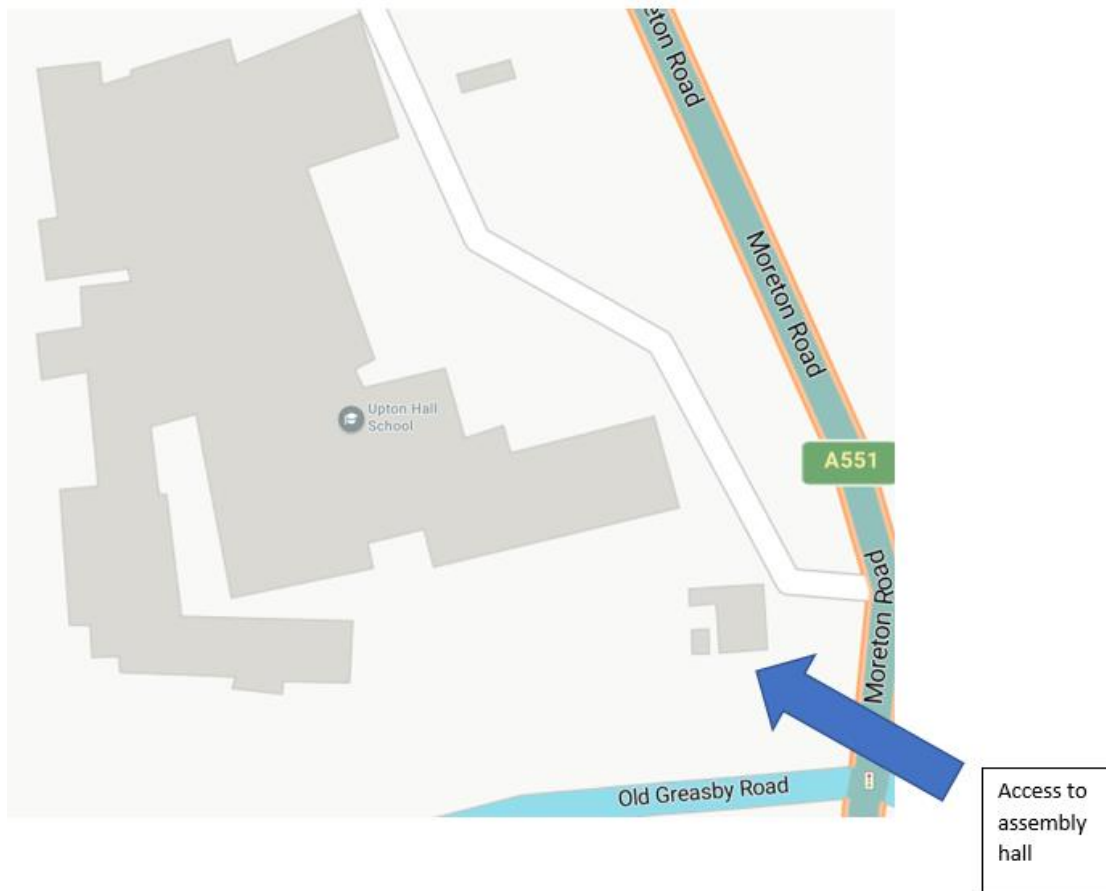

Our school entrance is via the Lodge at the crossroads and not the main gate.

Please collect your daughter at 2.30pm.

Yours sincerely

Mr P.A. McAleese

Deputy Headteacher